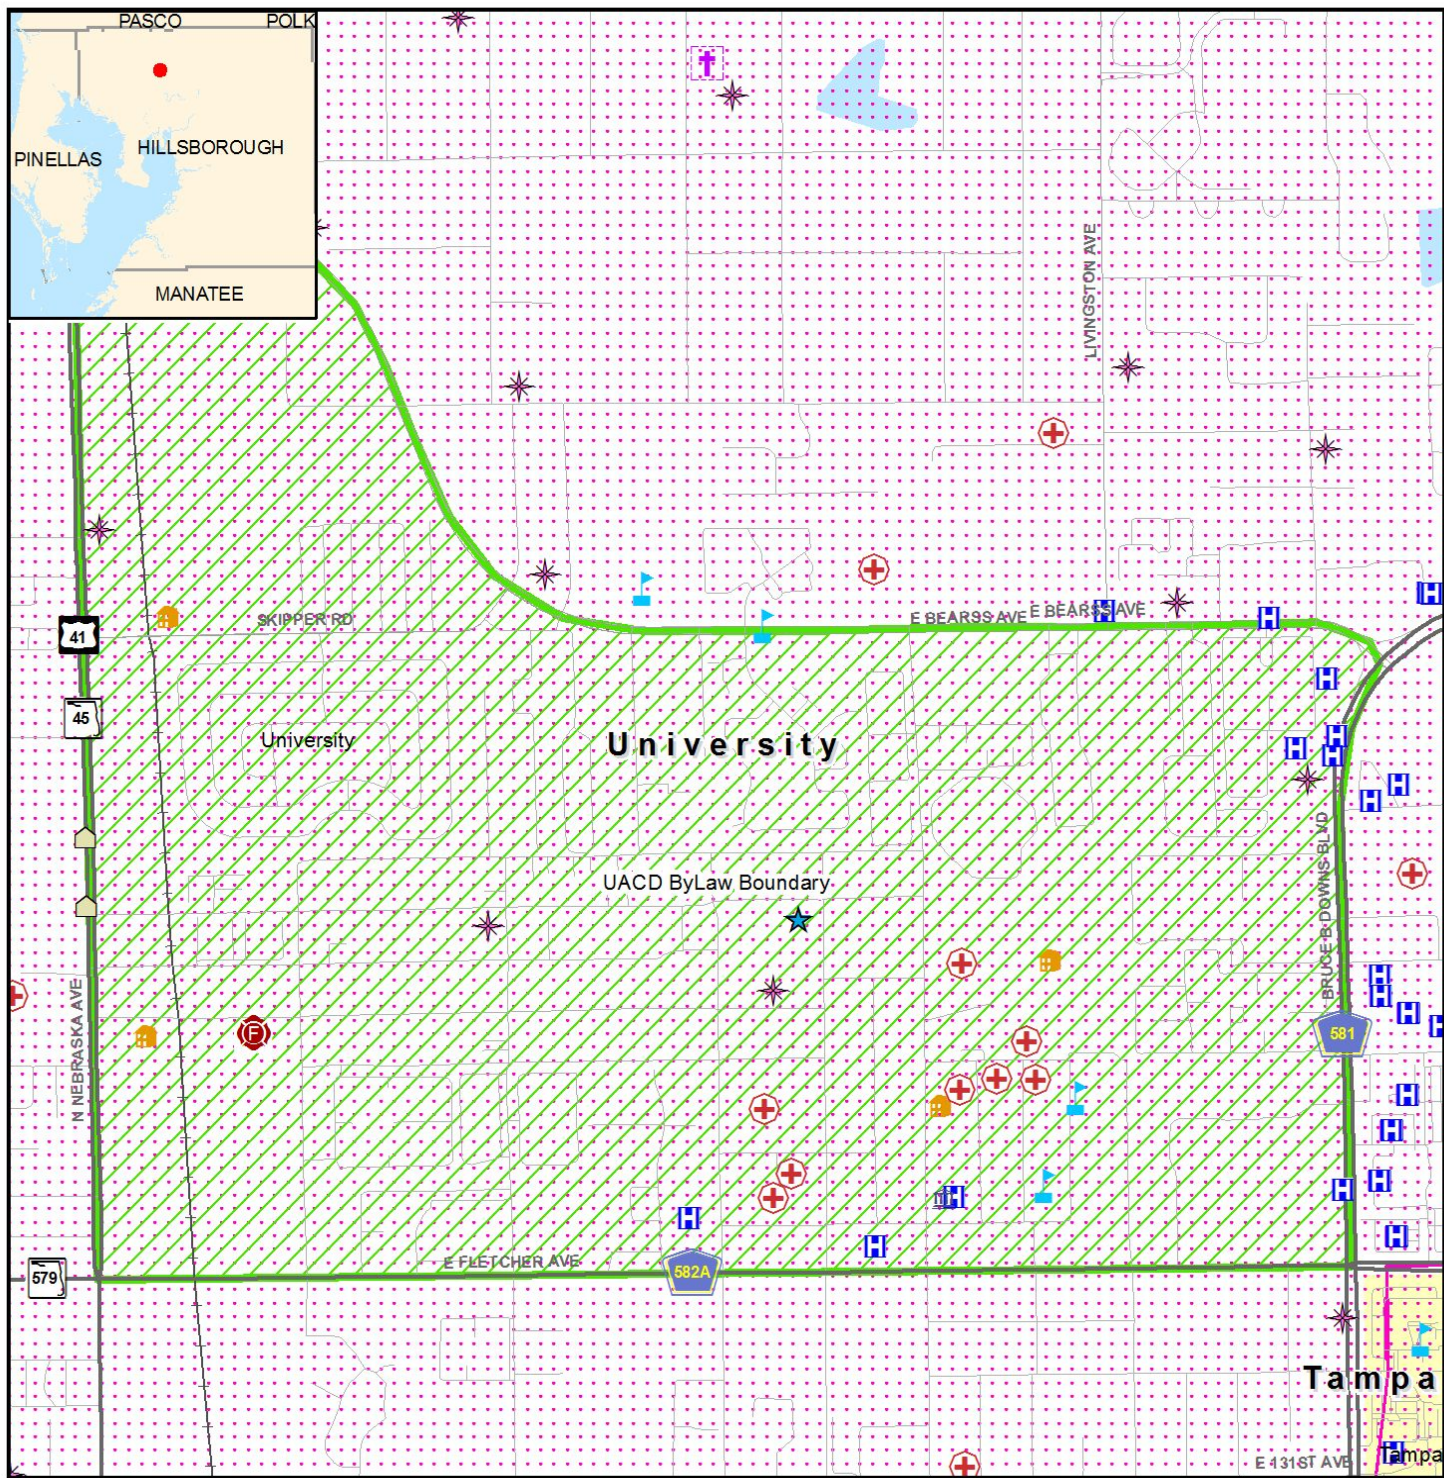

AOI - UACDC-Harvest of Hope

Community Services Map

Area of Interest	Government	Law Enforcement	Health Care	Recreational Trail
Major Road	Civic Center	Place of Worship	School	Community Boundary
Local Road or Trail	Cemetery	Cultural Center	Park	Conservation or Recreation Area
City Limits	Social Service	Fire Station		
	Community Center			

Data Sources: US Geological Survey; FL Department of Transportation; NAVTEQ; FL Property Appraisers; FL Natural Areas Inventory

0 0.05 0.1 0.2 Miles

3/24/2016

This map and its content is made available by the Florida Department of Transportation on an "as is," "as available" basis without warranties of any kind, express or implied.