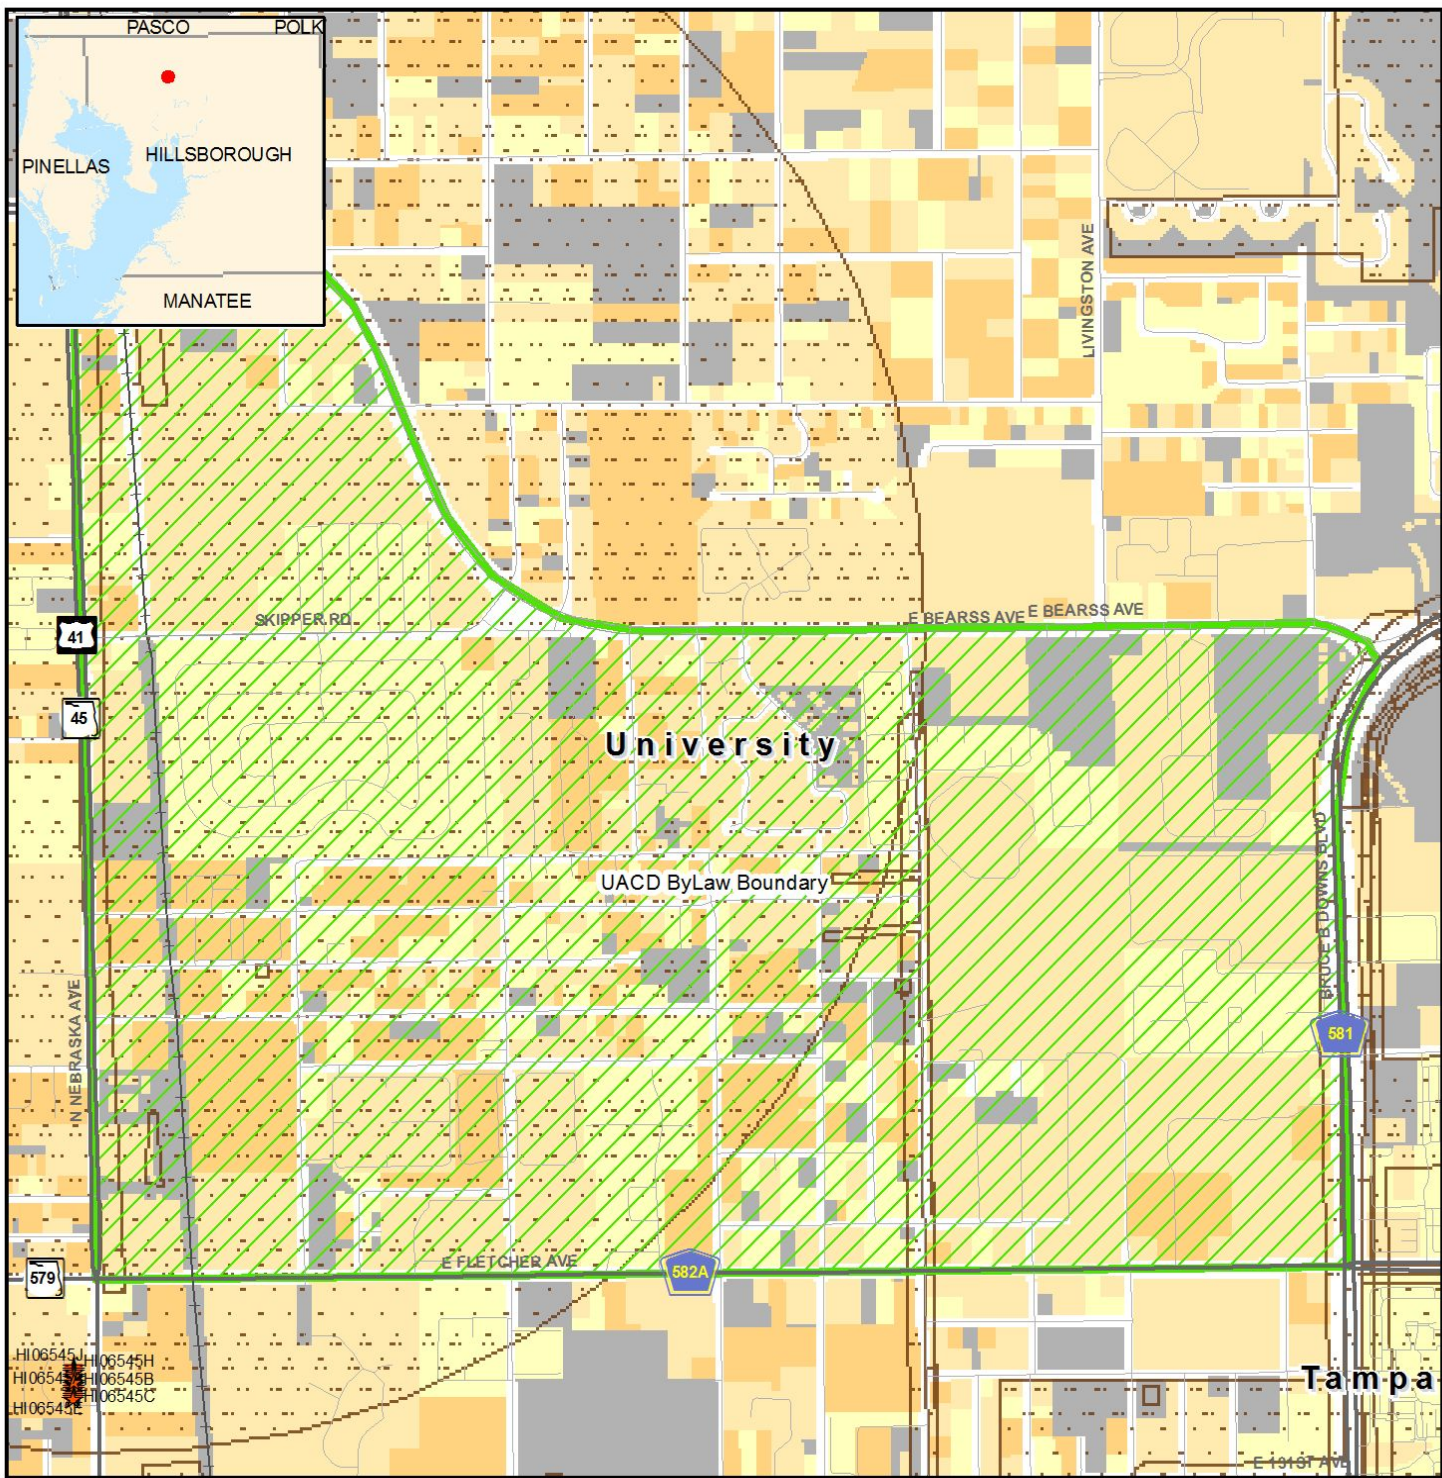

# AOI - UACDC-Harvest of Hope

## Historic Resource Map

- |                     |                      |                                     |
|---------------------|----------------------|-------------------------------------|
| Area of Interest    | Year Built           | Historic Structure                  |
| Major Road          | Pre 1970             | Historic Bridge                     |
| Local Road or Trail | Post 1980            | State Historic Highway              |
|                     | 1970 - 1979          | Historic Cemetery                   |
|                     | Parcels w/ no values | Historic Resource Group             |
|                     |                      | Cultural Resource Field Survey Area |

Data Sources:  
 NAVTEQ  
 US Geological Survey  
 Florida Department of Transportation  
 Florida Department of State,  
 Bureau of Archaeological Research

Note: Historic properties depicted on this map represent resources listed in the Florida Master Site File excluding archeological site locations, which, pursuant to Chapter 267.135, Florida Statutes, may be exempt from public record (Chapter 119.07, Florida Statutes). Absence of features on the map does not necessarily indicate an absence of resources in the project vicinity.