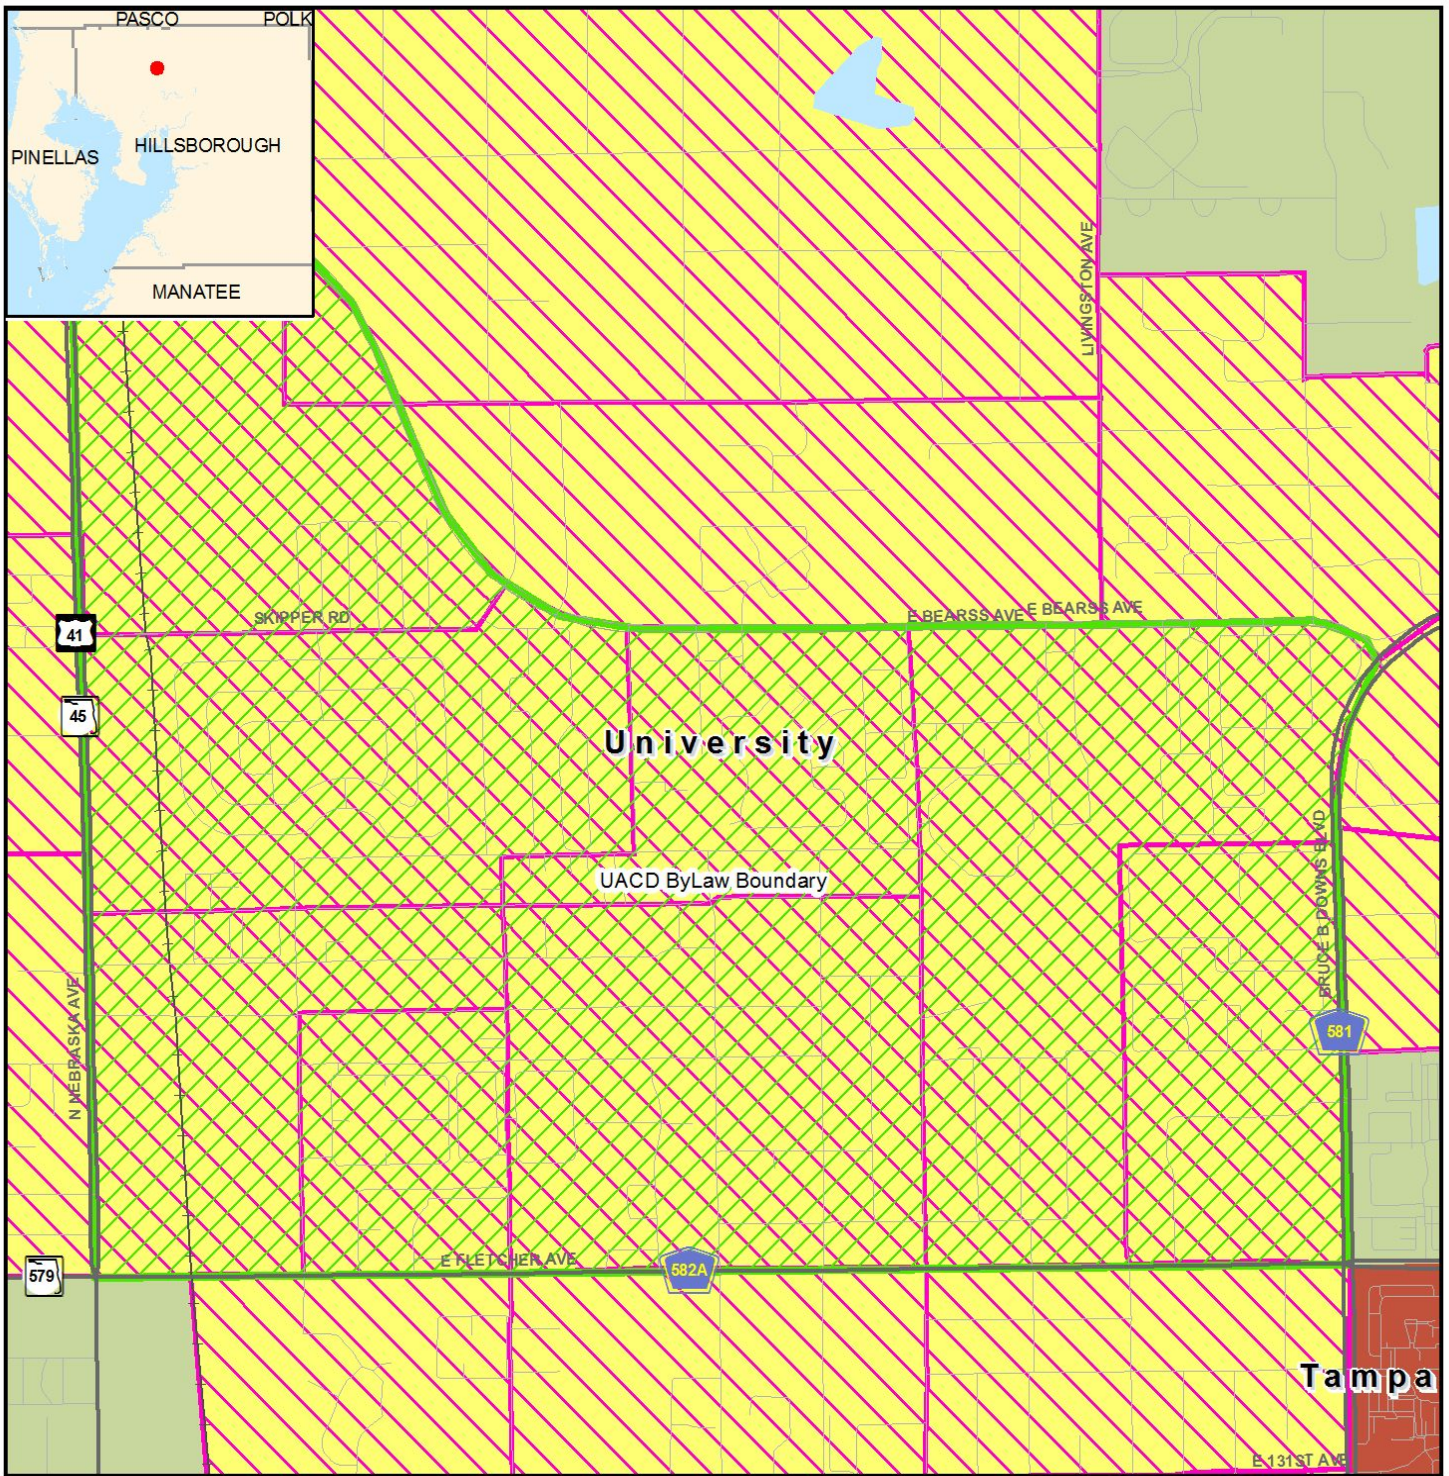

AOI - UACDC-Harvest of Hope

Income Map

- Area of Interest
 - Major Road
 - Local Road or Trail
 - > 20% Below Poverty
- Median Household Income**
- 0 - 10,000
 - 10,001 - 29,999
 - 30,000 - 49,999
 - 50,000 - 79,999
 - 80,000 - 125,000
 - > 125,000

Data Sources:
 US Geological Survey
 FL Department of Transportation
 NAVTEQ
 US Census Bureau (2010)

3/24/2016